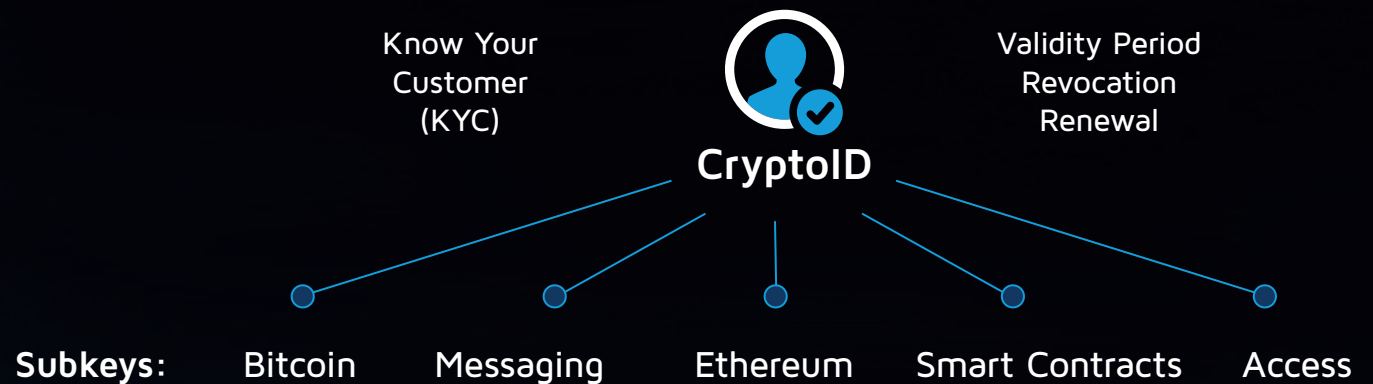

Let's talk about security

Keys

Subkeys

Certificates

- End-to-end security without passwords
- Usability combined with security
- Trustcenter and Certificates via Public Key Infrastructure (PKI)

Trustcenter

Digital Signatures

Smart Contracts

CryptoTec Business Platform

CryptoTec PKI

Secure Access to Blockchain

Why CryptoTec?

CryptoTec PKI -
The perfect Blockchain PKI

CryptoTec has its roots in the payment and sports betting industry - The founders developed high secure and disruptive technologies.

Year 2003: innovative development solution „live betting“ for land-based & online betting.

Year 2007: innovative development of a „live self service terminal“.

CryptoTec customer's are on the leading edge in a business environment with millions of high performance transactions. The CryptoTec founders have more than 25 years of expertise particularly in developing and implementing security measures for land-based, live self-service terminals and online betting. This expertise which is applied on a daily basis and successes in combating thousands of system attacks has resulted in a major competitive market share.

T +49 (0)221 222 8383 0

contact@cryptotec.com

[Cryptoid: contact@@cryptotec.com](mailto:contact@@cryptotec.com)

www.cryptotec.com

GB170206